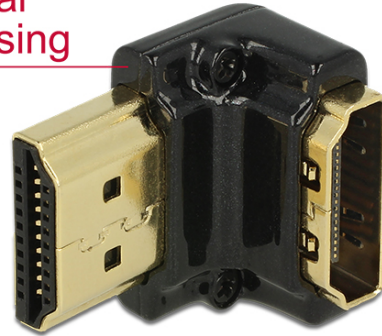

Delock Adapter High Speed HDMI with Ethernet – HDMI-A female > HDMI-A male 4K 90° angled down black

Description

This HDMI adapter by Delock enables to lead the female port of the HDMI devices, e.g. flat screen etc. 90° down. Thus it can connect the HDMI cable without any problem in case the existing HDMI female port is difficult to access.

metal housing

4K

Specification

- Connector: High Speed HDMI-A 19 pin female > High Speed HDMI-A 19 Pin female
- High Speed HDMI with Ethernet (HEC) specification
- Angled 90° down
- Gold-plated connector
- Resolution up to 3840 x 2160 @ 60 Hz (depending on the monitor and your system)
- Metal housing
- Maße (LxBxH): ca. 21.0 x 19.0 14.5 mm
- Colour: black

Interface	
Connection 1:	1 x High Speed HDMI-A 19 pin female
Connection 2:	1 x High Speed HDMI-A 19 pin male
Technical characteristics	
Maximum screen resolution:	3840 x 2160 @ 60 Hz
Physical characteristics	
Housing:	metal
Pin finishing:	gold-plated
Colour:	black
Length:	21.0 mm
Width:	19.0 mm
Height:	14.5 mm