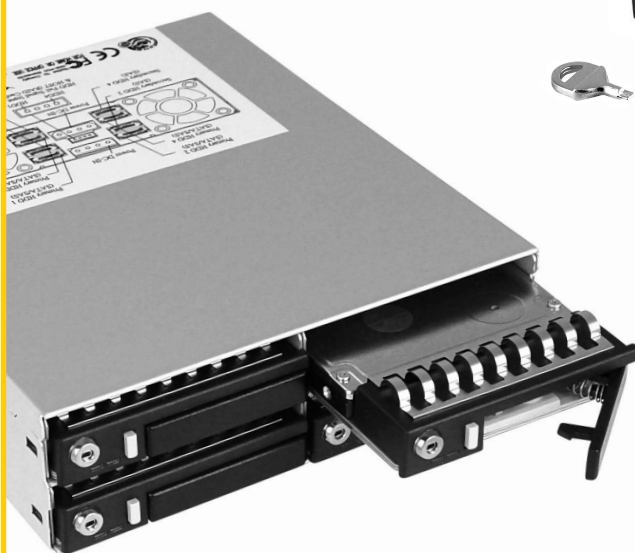

IB-2222SSK Series: 4x 2.5" Dual Channel SAS/SATA HDD Backplane

Key features

- 4x 2.5" SAS or SATA HDD in 1x 5.25" bay
- 2x Host Connector (Dual Channel) for each HDD
- Hard disk capacity not limited
- Support HDD height 9.5 - 15 mm
- SATA host interface 3.0 Gbit/s
- HDD tray with key lock
- LED for power, HDD access/HDD failure
- 2x 40x40x10 mm cooling fan
- Plug & Play and Hot Swap
- Support all operating systems

For Professional Duty

HDDs in the 2.5" form factor are getting more and more popular as their storage capacity is growing. It is only consequent to employ them in servers. That's why ICY BOX offers a backplane that fits into a single 5.25" unit and is for four 2.5" SAS or SATA HDDs. The height of the HDDs may even be 15 mm, for greatest storage capacity. Two host connectors per HDD make possible the operation of SAS HDDs in dual channel mode.

This ICY BOX works reliably even with huge amounts of data being pumped. That's a great recommendation for the hard duty in RAID systems. Accordingly demanding is the layout of the cooling. While the aluminium casing cools two 40 mm fans work reliably and silently. Everything is as solid and safe as you might know it from the ICY BOX backplanes for the "big ones".

Technical data

Model	IB-2222SSK	HDD capacity	No limit
Article No.	20295	Host interface	8x SATA (Dual Channel)
EAN code	4250078184669	Transfer rate	Up to 3.0 Gbit/s
Brand	ICY BOX	Hot Swap	Yes
Article text	4x 2.5" Dual Channel SAS/SATA HDD Backplane	Plug & Play	Yes
Colour	Black	Lock	Yes
Material	Aluminium	Operating system	OS independent
Required space	1x 5.25"	Alarm	Visual, LED lights up red
Fan	2x 40x40x10 mm	LED	4x Power, 4x HDD access/HDD failure
HDD interface	4x 2.5" SAS/SATA	Power connector	2x Molex 4Pin (12 V/5 V)
HDD height	9,5 up to 15 mm		