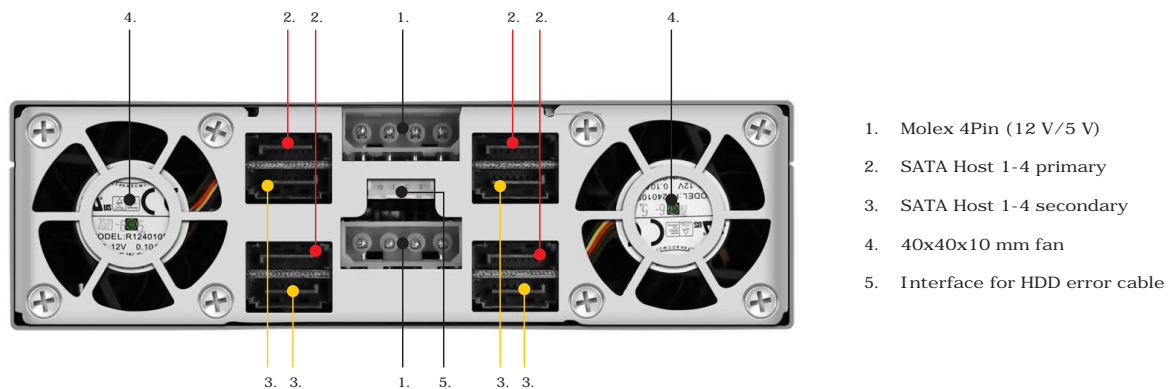

Rear view

Packing content

1x IB-2222SSK backplane, 5x case screw, 18x HDD screw, 2x key, 4x SATA cable, 1x HDD error cable, 1x manual

Logistical data

Packing unit:	8 pcs./carton	Dimension/carton:	592x422x310 mm	Import tax:	84733080
Total weight:	14.5 kg/carton	Dimension of packing box:	290x210x155 mm		
Gross weight (incl. packing):	1.70 kg	Dimension of article:	180x146x42 mm		
Net weight:	1.30 kg	Country of origin:	Taiwan		

RaidSonic Technology GmbH • Kurt-Fischer-Straße 50 • 22926 Ahrensburg / Germany
Telefon: +49-(0)4102 – 468 900 (Vertrieb) • Fax: +49-(0)4102 – 468 901 • www.raidsonic.de
Offers and deliveries are only done under our General Terms and Conditions. Errors and omissions excepted.

RaidSonic
STORAGE SOLUTIONS WITHOUT LIMITS