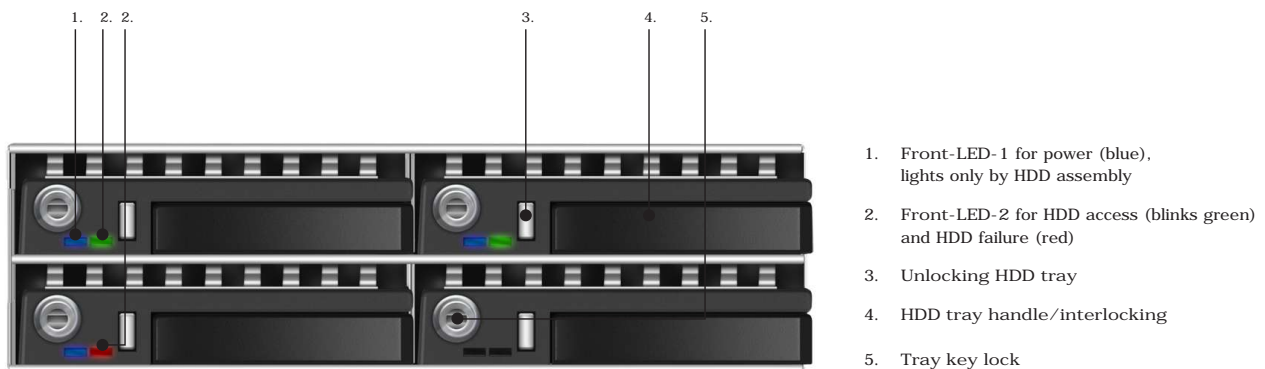

Technical data

Model	IB-2222SSK	HDD capacity	No limit
Article No.	20295	Host interface	8x SATA (Dual Channel)
EAN code	4250078184669	Transfer rate	Up to 3.0 Gbit/s
Brand	ICY BOX	Hot Swap	Yes
Article text	4x 2.5" Dual Channel SAS/SATA HDD Backplane	Plug & Play	Yes
Colour	Black	Lock	Yes
Material	Aluminium	Operating system	OS independent
Required space	1x 5.25"	Alarm	Visual, LED lights up red
Fan	2x 40x40x10 mm	LED	4x Power, 4x HDD access/HDD failure
HDD interface	4x 2.5" SAS/SATA	Power connector	2x Molex 4Pin (12 V/5 V)
HDD height	9,5 up to 15 mm		

Front view