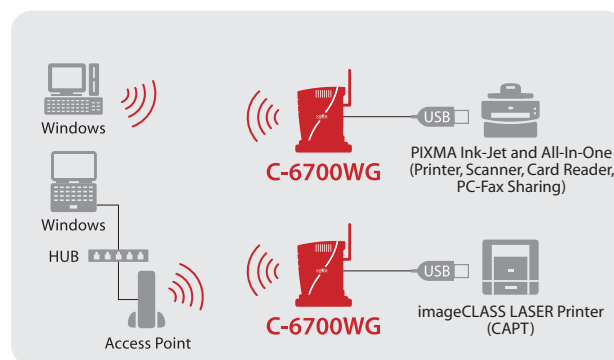

Network Diagram

Specifications

Wireless LAN	IEEE 802.11b/g
Wireless Security	WEP (64/128bit), SSID, WPA-PSK (TKIP/AES)
Wired LAN	10Base-T, 100Base-TX (Auto Sense)
USB Interface	USB2.0 Hi-Speed (A type) x 1
Operating Systems*	Windows 95/98/Me/2000/XP/Server 2003/Vista
Supported Protocols	TCP/IP
Configuration	Setup Utility, Web Setup, TELNET, Windows Connect Now
Outer Dimensions	W: 36mm x D: 114mm x H: 138mm W: 1.42 x D: 4.49 x H: 5.43 in (Antenna and Stand not included)
Weight	172g / 5.55 oz (Antenna and Stand not included)
Power	AC Power Adapter, AC100-240V 50/60Hz
Power Consumption	Max 9W (DC5V 1.8A)
Content	C-6700WG, AC Power Adapter, CD-ROM (Setup Utility, Manual) Setup Guide, Warranty Card, Stand, Antenna

* Network scanning, memory card reading and PC-Fax are available only for Windows 2000/XP.

Utility Software

Device Server Setup	Wizard style quick setup utility
CX Print	Client Software for Windows Printing
SX Virtual Link	For networking USB devices

JQA-QMA2667
sillex technology, Inc.

Canon® is a registered trademark of Canon Inc. Other brand or product names are registered trademarks or trademarks of their respective owners. Technical information and specifications are subject to change without notice. © 2007 sillex technology, Inc. All rights reserved.

sillex global sales & support locations

U.S. Office
Sillex Technology America, Inc.
+1-801-748-1199
U.S. toll free 866-765-8761
www.sillexamerica.com
contact@sillexamerica.com

Europe Office
sillex technology europe GmbH
+49-2159-67500
German toll free 0800-7453938
www.sillexeurope.com
contact@sillexeurope.com

China Office
sillex technology beijing, Inc.
+86-10-6440-3958
www.sillex.com.cn
contact@sillex.com.cn

Corporate Headquarters
sillex technology, Inc.
+81-6-6730-3751
www.sillex.jp
support@sillex.jp