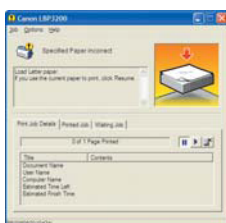

▲ Paper out

Easy Wireless Configuration with Microsoft Windows Connect Now*

The C-6700WG supports Microsoft Windows Connect Now. It simplifies the wireless network initial configuration. The process is very easy. Use the Windows Connect Now wizard, save the results on your USB flash thumb drive, and then insert the thumb drive to the C-6700WG. It automatically creates the wireless configuration instantly. Alternatively, the C-6700WG can be configured over a wired LAN connection.

* Supported only with Windows XP Service Pack 2 or greater

Advanced Wireless Security Support

64/128 WEP is supported, as well as WPA-PSK (TKIP/AES), to securely print, scan or store your data over the wireless network.