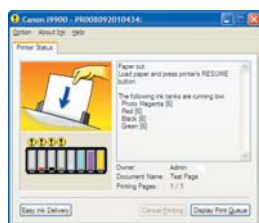

▲ Ink cartridge empty/
Paper out