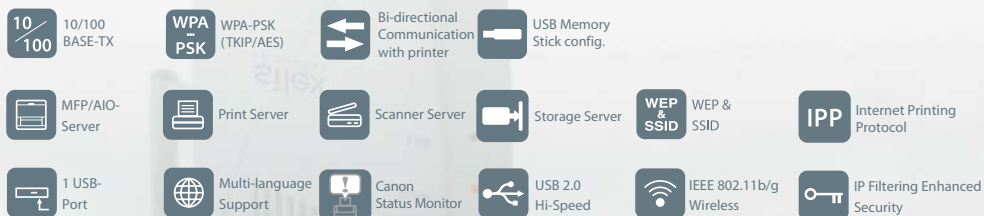

Key Features

- ⦿ Printing, scanning, memory card access and PC fax over a wireless LAN
- ⦿ Compatible with most Canon USB multi-function and single-function printers
- ⦿ Easy wireless configuration with Windows® Connect Now support
- ⦿ Canon printer status monitoring support