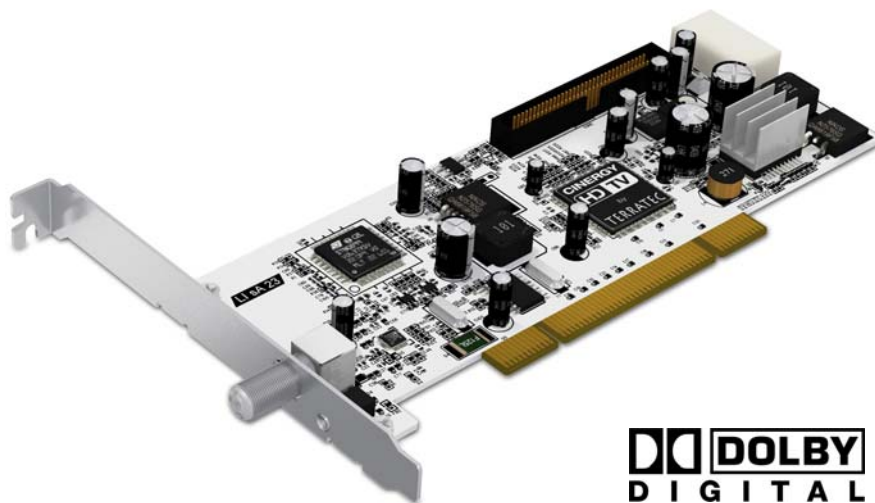

CINERGY S2 PCI HD CI

DVB-S & DVB-S2 HDTV receiver & PayTV expansion

DD DOLBY
DIGITAL

HDTV
H.264

CINERGY S2 PCI HD

- DVB-S & DVB-S2 PCI TV and radio tuner
- HD support for MPEG2 and H.264
- AC3 Dolby Digital
- Digital video recorder with editing functions
- Incl. Remote control
- MAGIX Movies on CD & DVD TV Edition

CINERGY CI AddOn

- CI connection for Pay TV reception
- SDTV and HDTV compatible
- Easy-as-pie connection via ribbon cable

CINERGY S2 PCI HD CI

Incl. TerraTec Home Cinema software:

TerraTec Home Cinema turns television on the computer into an experience. Whether internal or external TV card, whether digital (DVB-T, DVB-S, DVB-C) or analogue (antenna, cable) – the possibilities of turning your computer into a television are endless. Use a PCI card and a USB box, for example, to record a program and simultaneously view another one or record several broadcasts. All TerraTec TV cards can be freely combined for this purpose.

In addition to the usual functions, such as time-shifted television, electronic program guide (EPG) and digital video recorder, the TerraTec Home Cinema offers a few innovations: With remote programming via the Internet, the current television program can be conveniently searched and a recording can be programmed with a click of the mouse. For this purpose, TerraTec Home Cinema accesses the established service of tvtv.de – an annual subscription is included in the purchase price (download: 60-day version). The computer wakes up at home from standby or the idle state on time and the desired broadcast automatically lands on the hard disk.